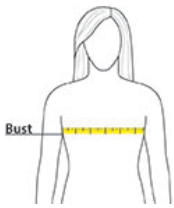

PRODUCT MEASUREMENTS

	XS	S	M	L	XL	2XL
Size	0-2	4-6	8-10	12-14	16-18	20-22
Body Length at Back	21 2/3	22 4/9	23 2/9	24	24 4/5	25 3/5
Bust	22 4/9	23 5/8	24 4/5	26 3/8	28 1/3	30 1/3
Sleeve Length from Center Back	31	31 2/5	31 4/5	32 3/8	33 1/6	34

Body Length at Back: Measured from high point shoulder to finished hem at back.

Bust: Measured across the chest one inch below armhole when laid flat.

Sleeve Length from Center Back: Measure from Center Back neck to shoulder point to sleeve hem.

SIZE CHARTS

	XS	S	M	L	XL	2XL
Size	0-2	4-6	8-10	12-14	16-18	20-22
Bust	32 1/2-33 1/2	34 1/2-35 1/2	36-38	39-41	42-45	46-49

SPEC SHEET + MEASUREMENTS

Stanley
/STELLA

Stanley/Stella Women's Stella Nora Hooded Sweatshirt.

SXW035

HOW TO MEASURE

BUST

Measure under the arm and around the fullest part of the bust with arms down, keeping tape horizontal.

COLORS

Black
PMS 426C

Blue Ice
PMS 643C

Bubble Pink
PMS 2057C